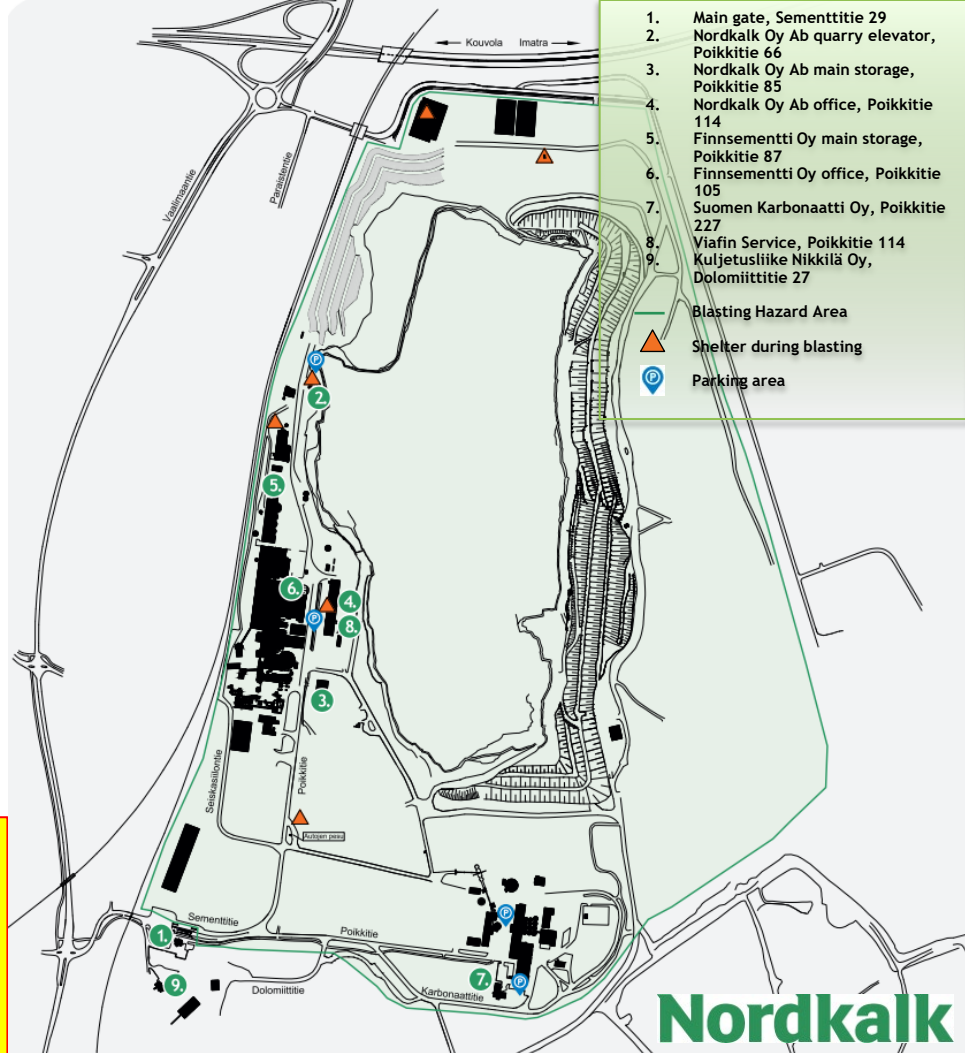

At the beginning of the visit:

1. Notice, that there's zero tolerance against alcohol and tobacco products inside the gates.
2. Notice, that the time of blasting in the quarry is at 13:54 on working days. Traffic is limited during blasting, and it will be warned using siren and light signals. You can see from the instruction on the area is there a blasting on that current day.
3. Arrive to the main gate slightly before the agreed appointment. Address is Sementtitie 29, 53650 Lappeenranta. Notice! Parking is done by reversing.
4. By signing the access permit document, you can receive a personal access permit to the area. At the same time, it will be checked have you watched the safety video.
5. Borrow the safety equipment from the gate if needed.
6. If you arrive by car, the visitor parking lot is on the middle section beside the Nordkalk office building. Notice, that traffic is one way beside the office building through the parking lot, and parking is done by reversing. Follow the speed limits in the area, there's lots of heavy traffic!

After the visit:

1. Return the access permit and borrowed safety equipment to the main gate to the same place where you received them when you arrived here.

In case of an emergency:

Stay with your host and follow the instruction you are given

Emergency number: 112

Address in case of an emergency:

Nordkalk Lappeenranta, Sementtitie 29, 53650, Lappeenranta

Use the agreed safety equipment and inform us openly on safety observations during the visit.
Have a safe visit!